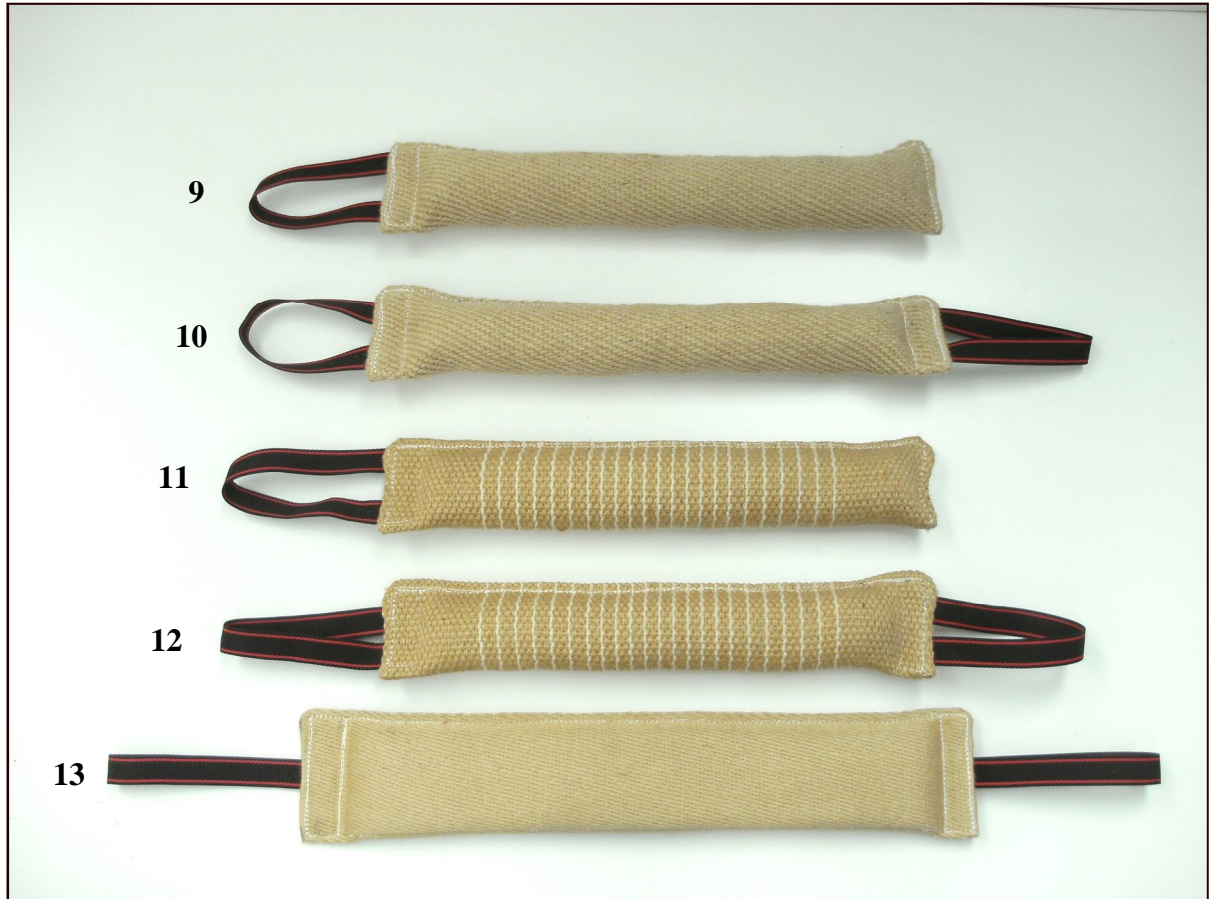

## TUGS

- ▼
- |   |       |                                      |
|---|-------|--------------------------------------|
| 1 | BL005 | leather tug 35cm thin with handle    |
| 2 | BL006 | leather tug 35cm thin with 2 handles |
| 3 | BL010 | leather tug 22cm                     |
| 4 | BL015 | leather tug 22cm with handle         |
| 5 | BL025 | leather tug 26cm with handle         |
| 6 | BL200 | flat leather tug 40cm with 2 handles |

- ▼
- |   |       |                              |
|---|-------|------------------------------|
| 1 | BW100 | jute bite rag with handle    |
| 2 | BL100 | leather bite rag with handle |

# J U T E

- 1 BW004 jute tug 35cm thin
- 2 BW005 jute tug 35cm thin with handle
- 3 BW006 jute tug 35cm thin with 2 handles
- 4 BW010 jute tug 22cm
- 5 BW015 jute tug 22cm with handle
  
- 6 BW025 jute tug 26cm with handle
- 7 BW035 jute tug 40cm with handle
- 8 BW040 jute tug 40cm with 2 handles
  
- 9 BW045 jute tug 60cm with handle
- 10 BW050 jute tug 60cm with 2 handles
- 11 BW075 IPO jute tug 60cm with handle
- 12 BW080 IPO jute tug 60cm with 2 handles
- 13 JC200 jute flat leg bite tug 12cm wide 70cm long 2 handles