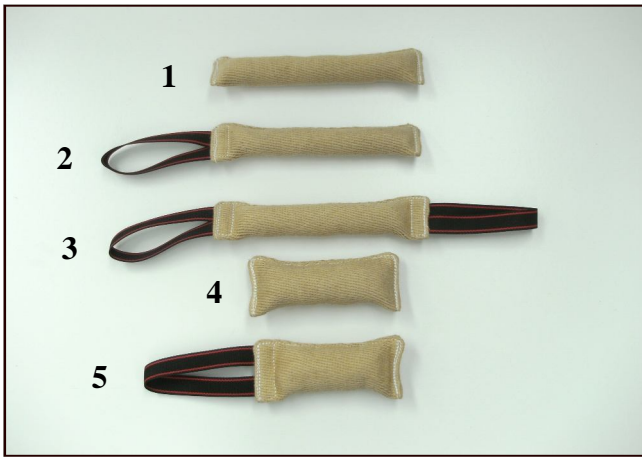

## TUGS

- ▼
- |   |       |                                      |
|---|-------|--------------------------------------|
| 1 | BL005 | leather tug 35cm thin with handle    |
| 2 | BL006 | leather tug 35cm thin with 2 handles |
| 3 | BL010 | leather tug 22cm                     |
| 4 | BL015 | leather tug 22cm with handle         |
| 5 | BL025 | leather tug 26cm with handle         |
| 6 | BL200 | flat leather tug 40cm with 2 handles |

- ▼
- |   |       |                              |
|---|-------|------------------------------|
| 1 | BW100 | jute bite rag with handle    |
| 2 | BL100 | leather bite rag with handle |

# J U T E

- 1 BW004 jute tug 35cm thin
- 2 BW005 jute tug 35cm thin with handle
- 3 BW006 jute tug 35cm thin with 2 handles
- 4 BW010 jute tug 22cm
- 5 BW015 jute tug 22cm with handle
  
- 6 BW025 jute tug 26cm with handle
- 7 BW035 jute tug 40cm with handle
- 8 BW040 jute tug 40cm with 2 handles
  
- 9 BW045 jute tug 60cm with handle
- 10 BW050 jute tug 60cm with 2 handles
- 11 BW075 IPO jute tug 60cm with handle
- 12 BW080 IPO jute tug 60cm with 2 handles
- 13 JC200 jute flat leg bite tug 12cm wide 70cm long 2 handles