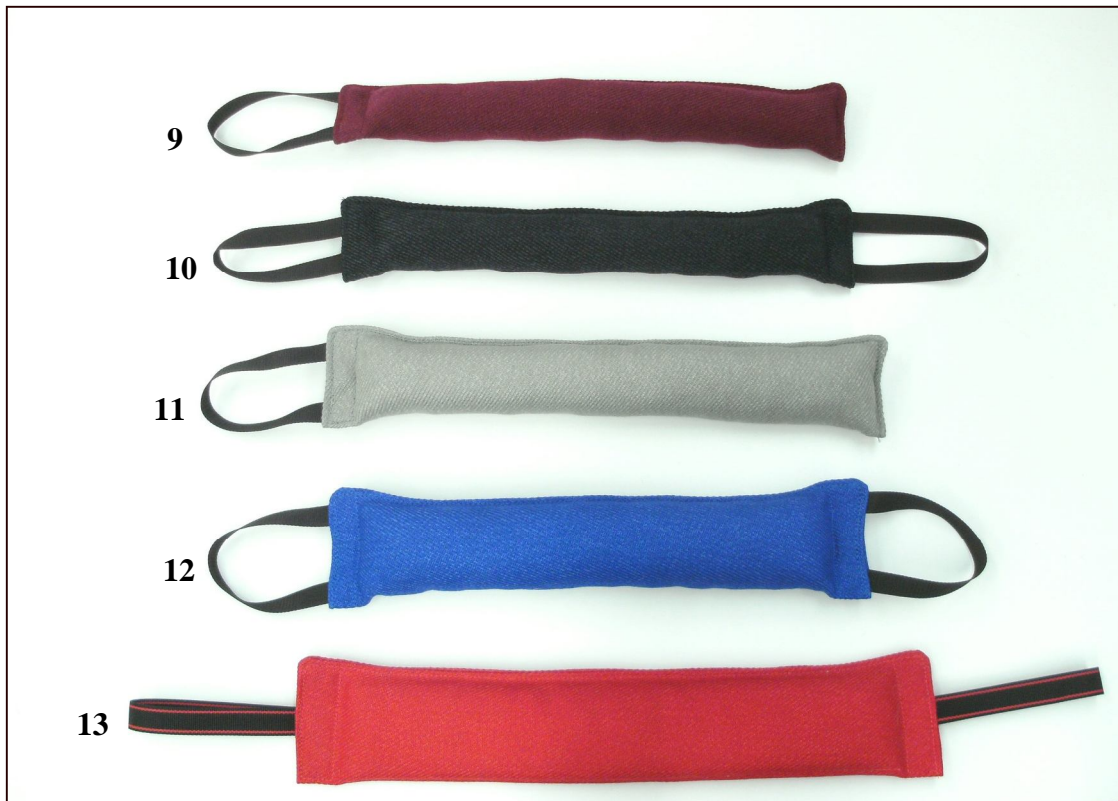

C
O
T
T
O
N

N
Y
L
O
N

1	BK004	cotton nylon tug 35cm thin
2	BK005	cotton nylon tug 35cm thin with handle
3	BK006	cotton nylon tug 35cm thin with 2 handles
4	BK010	cotton nylon tug 22cm
5	BK015	cotton nylon tug 22cm with handle
6	BK025	cotton nylon tug 26cm with handle
7	BK035	cotton nylon tug 40cm with handle
8	BK040	cotton nylon tug 40cm with 2 handles
9	BK045	cotton nylon tug 60cm with handle
10	BK050	cotton nylon tug 60cm with 2 handles
11	BK055	cotton nylon tug 60cm extra thick with handle
12	BK060	cotton nylon tug 60cm extra thick with 2 handles
13	JC100	cotton nylon flat leg bite tug 12cm wide 70cm long 2 handles