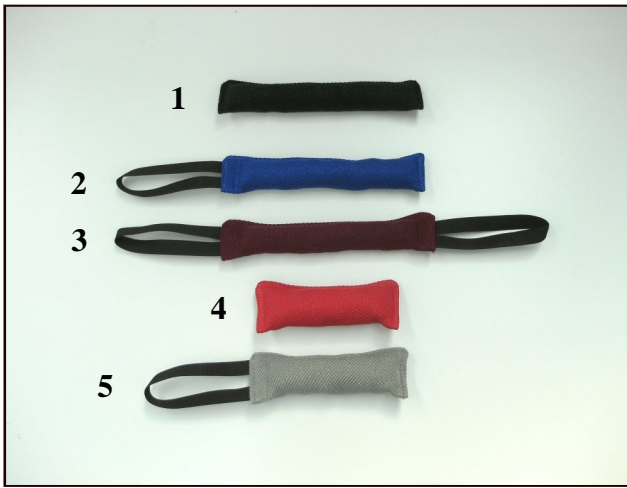

## TUGS

- ▼
- |   |       |                                      |
|---|-------|--------------------------------------|
| 1 | BL005 | leather tug 35cm thin with handle    |
| 2 | BL006 | leather tug 35cm thin with 2 handles |
| 3 | BL010 | leather tug 22cm                     |
| 4 | BL015 | leather tug 22cm with handle         |
| 5 | BL025 | leather tug 26cm with handle         |
| 6 | BL200 | flat leather tug 40cm with 2 handles |

- ▼
- |   |       |                              |
|---|-------|------------------------------|
| 1 | BW100 | jute bite rag with handle    |
| 2 | BL100 | leather bite rag with handle |

# J U T E

- 1 BW004 jute tug 35cm thin
- 2 BW005 jute tug 35cm thin with handle
- 3 BW006 jute tug 35cm thin with 2 handles
- 4 BW010 jute tug 22cm
- 5 BW015 jute tug 22cm with handle
  
- 6 BW025 jute tug 26cm with handle
- 7 BW035 jute tug 40cm with handle
- 8 BW040 jute tug 40cm with 2 handles
  
- 9 BW045 jute tug 60cm with handle
- 10 BW050 jute tug 60cm with 2 handles
- 11 BW075 IPO jute tug 60cm with handle
- 12 BW080 IPO jute tug 60cm with 2 handles
- 13 JC200 jute flat leg bite tug 12cm wide 70cm long 2 handles