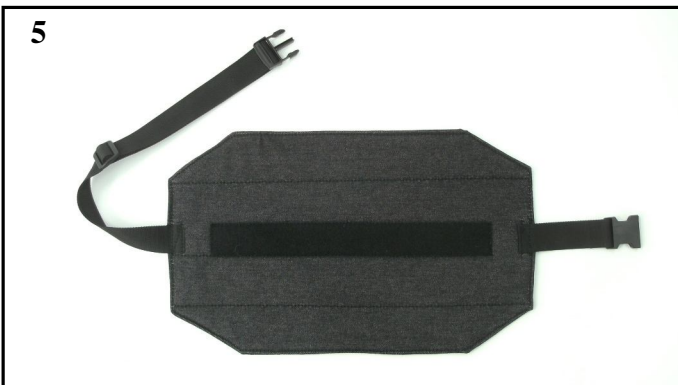

# MUZZLE TRAINING

▼	1	MK100	leather box muzzle size 1 with bite bar	
		MK105	leather box muzzle size 1 without bite bar	
		MK200	leather box muzzle size 2 with bite bar	
		MK205	leather box muzzle size 2 without bite bar	
	2	MK300	leather box muzzle size 3 with bite bar	
		MK305	leather box muzzle size 3 without bite bar	
		MK400	leather box muzzle size 4 with bite bar	
		MK405	leather box muzzle size 4 without bite bar	
		3	MK150	leather box muzzle size 1 with bite bar and quick release
			MK155	leather box muzzle size 1 without bite bar with quick release
MK250	leather box muzzle size 2 with bite bar and quick release			
MK255	leather box muzzle size 2 without bite bar with quick release			
	MK350	leather box muzzle size 3 with bite bar and quick release		
	MK355	leather box muzzle size 3 without bite bar with quick release		
	MK450	leather box muzzle size 4 with bite bar and quick release		
	MK455	leather box muzzle size 4 without bite bar with quick release		
		MK170	leather open muzzle size 1	
		MK270	leather open muzzle size 2	
		MK370	leather open muzzle size 3	
		MK470	leather open muzzle size 4	

▼	1	ST100	muzzle work front protection
	2	ST500	muzzle work protection vest for front and back with education bite roll holders
	3	ST200	muzzle work arm protection
	4	MK050	muzzle bite bar replacement part
	5	ST300	muzzle education bite roll holder with Velcro ( bite roll not included )
	6	ST350	muzzle education soft bite roll white with Velcro 2 handles
		ST355	muzzle education soft bite roll black with Velcro 2 handles