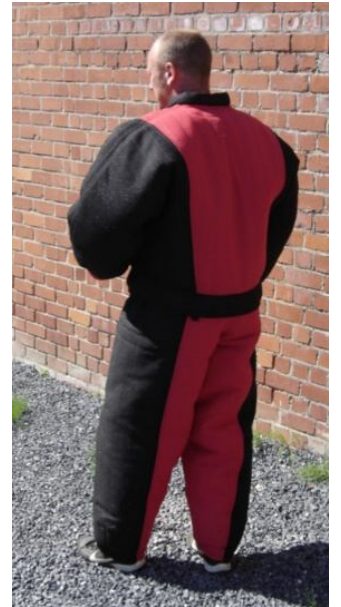

KIMONO TRAINING SUIT

The kimono training suit is the most protective suit for full bite training over the whole body. The suit is specially designed for training on the body area.

The suit has a special cut to let dogs bite easier and safer on the front and back of the shoulder area.

By its high protection level is the suit not only very useful for sport training. It is also very popular with law enforcement and army forces.