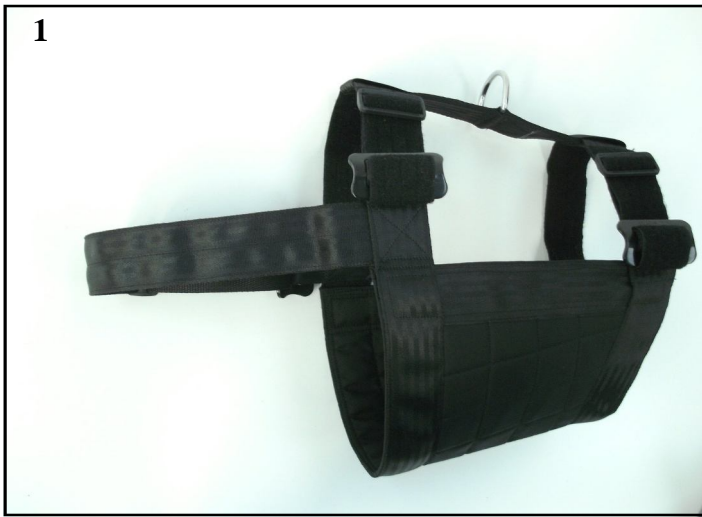

TRAINING EQUIPMENT

▼	1	TH200 TH250	adjustable nylon harness 20mm double clip closing small dogs adjustable nylon harness 25mm double clip closing medium to large
	2	TH500 TH510 TH520	adjustable nylon harness 50mm double clip closing adjustable nylon harness 50mm double clip closing flat handle on top adjustable nylon harness 50mm double clip closing round handle on top
	3	TH600 TH605 TH610 TH615 TH620 TH625 TH630 TH635	adjustable nylon harness black adjustable nylon harness fluorescent orange adjustable nylon harness with side rings black adjustable nylon harness with side rings fluorescent orange adjustable nylon harness with round handle on top black adjustable nylon harness with round handle on top fluorescent orange adjustable nylon harness with round handle on top and side rings black adjustable nylon harness with round handle on top and side rings fluorescent orange
	4	TH900	canicross set

▼

1	HN100	adjustable carrier harness for intervention with steel
2	HN500	adjustable fluorescent life jacket
3	HN300	camouflage rescue harness flexible
4	HN200	rescue harness

5	TH803	elastic bungee line 3 meter
	TH805	elastic bungee line 5 meter
	TH807	elastic bungee line 7,5 meter
	TH810	elastic bungee line 10 meter
	TH815	elastic bungee line 15 meter
	TH820	elastic bungee line 20 meter