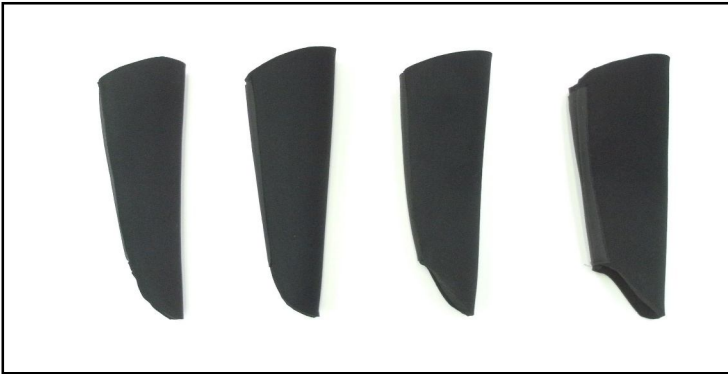

- 1: LA700 suit bag with zipper
 2: LA800 suit bag with chain closing and shoulder strap

EXTRA PROTECTION

N
E
O
P
R
E
N
E

- ▶ NP101 neoprene sleeve forearm small
- ▶ NP102 neoprene sleeve forearm medium
- ▶ NP103 neoprene sleeve forearm large
- ▶ NP104 neoprene sleeve forearm extra large

- ▶ NP201 neoprene sleeve long small
- ▶ NP202 neoprene sleeve long medium
- ▶ NP203 neoprene sleeve long large
- ▶ NP204 neoprene sleeve long extra large

- ▶ NP501 neoprene lower leg sleeve small
- ▶ NP502 neoprene lower leg sleeve medium
- ▶ NP503 neoprene lower leg sleeve large
- ▶ NP504 neoprene lower leg sleeve extra large

▼
AG150 upper arm protection - Velcro closing

▼
AG100 forearm protection - Velcro closing
BG100 lower leg protection - Velcro closing

1

3

2

- 1: BG500 protection jacket sleeveless
Velcro closing
- 2: BG550 protection jacket with sleeves
Velcro closing elastic back
- 3: BG700 protection shorts
Velcro closing