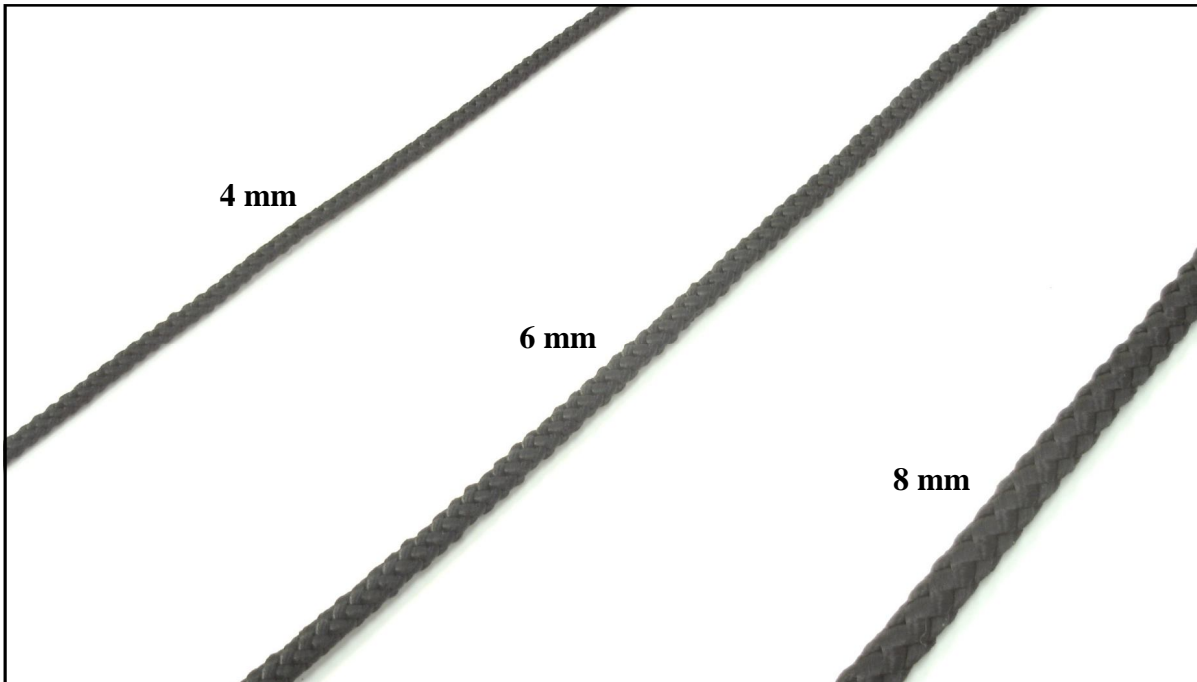

▼
 KT500 chrome spike chain 3,0 mm - 9 links
 KT505 chrome spike chain 3,2 mm - 9 links
 KT510 chrome spike chain 3,8 mm - 9 links

▼
 KT555 stainless steel spike chain 3,2 mm - 9 links
 KT560 stainless steel spike chain 3,8 mm - 9 links

▶
 TW435 choke collar 35cm 4mm nylon
 TW440 choke collar 40cm 4mm nylon
 TW445 choke collar 45cm 4mm nylon
 TW450 choke collar 50cm 4mm nylon
 TW455 choke collar 55cm 4mm nylon
 TW460 choke collar 60cm 4mm nylon
 TW465 choke collar 65cm 4mm nylon
 TW470 choke collar 70cm 4mm nylon
 TW475 choke collar 75cm 4mm nylon
 TW480 choke collar 80cm 4mm nylon

▶
 TW635 choke collar 35cm 6mm nylon
 TW640 choke collar 40cm 6mm nylon
 TW645 choke collar 45cm 6mm nylon
 TW650 choke collar 50cm 6mm nylon
 TW655 choke collar 55cm 6mm nylon
 TW660 choke collar 60cm 6mm nylon
 TW665 choke collar 65cm 6mm nylon
 TW670 choke collar 70cm 6mm nylon
 TW675 choke collar 75cm 6mm nylon
 TW680 choke collar 80cm 6mm nylon

| | | |
|---|--|--|
| ▼ | | |
| 1 | TW800 TW600 TW400 | choke line 145cm 8mm nylon choke line 145cm 6mm nylon choke line 145cm 4mm nylon |
| 2 | TW810 TW812 TW815 TW820 TW610 TW612 TW615 TW620 TW410 TW412 TW415 TW420 | line with hook 100cm 8mm nylon line with hook 120cm 8mm nylon line with hook 150cm 8mm nylon line with hook 200cm 8mm nylon line with hook 100cm 6mm nylon line with hook 120cm 6mm nylon line with hook 150cm 6mm nylon line with hook 200cm 6mm nylon line with hook 100cm 4mm nylon line with hook 120cm 4mm nylon line with hook 150cm 4mm nylon line with hook 200cm 4mm nylon |
| 3 | TW401 | stopper 70cm 4mm nylon |