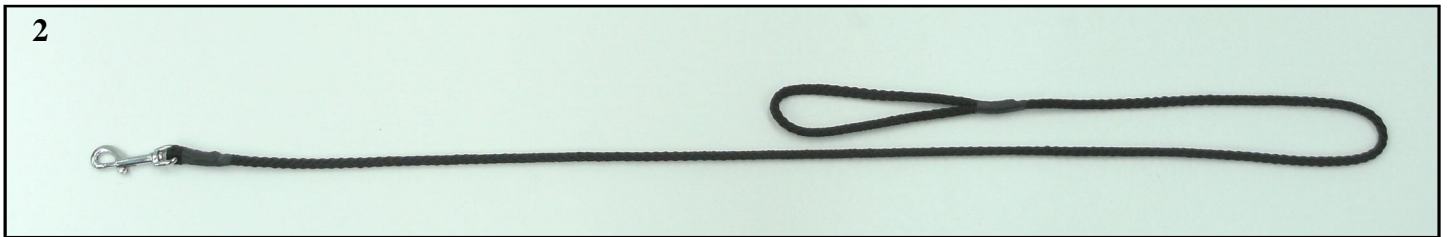

▼		
1	TW800 TW600 TW400	choke line 145cm 8mm nylon choke line 145cm 6mm nylon choke line 145cm 4mm nylon
2	TW810 TW812 TW815 TW820 TW610 TW612 TW615 TW620 TW410 TW412 TW415 TW420	line with hook 100cm 8mm nylon line with hook 120cm 8mm nylon line with hook 150cm 8mm nylon line with hook 200cm 8mm nylon line with hook 100cm 6mm nylon line with hook 120cm 6mm nylon line with hook 150cm 6mm nylon line with hook 200cm 6mm nylon line with hook 100cm 4mm nylon line with hook 120cm 4mm nylon line with hook 150cm 4mm nylon line with hook 200cm 4mm nylon
3	TW401	stopper 70cm 4mm nylon